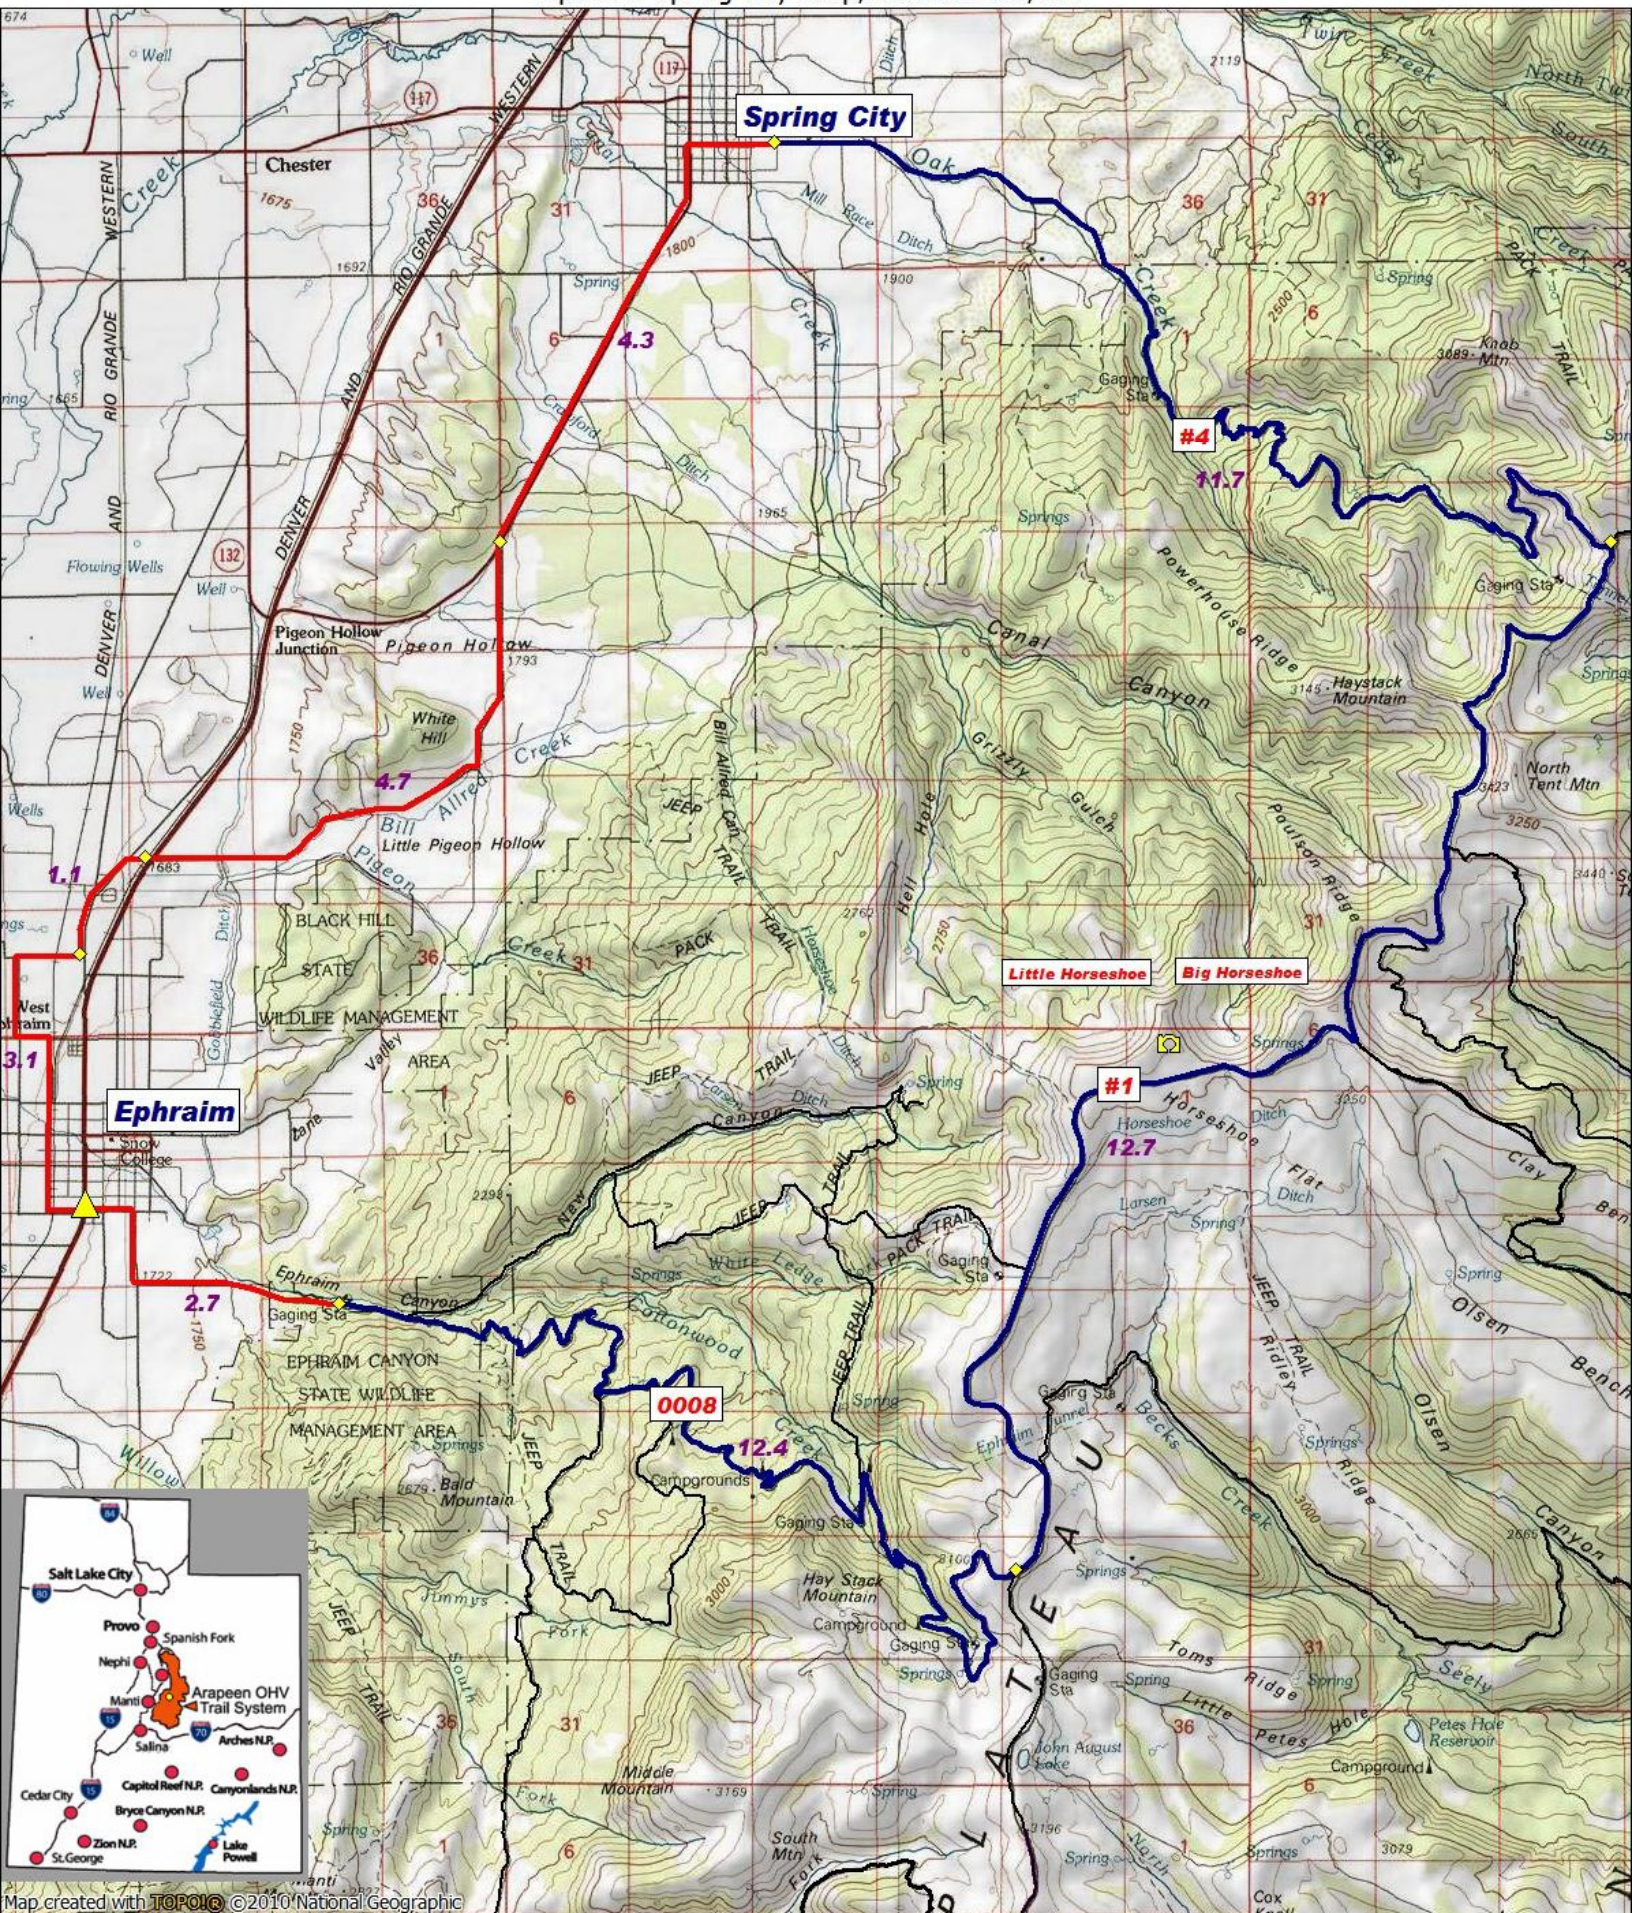

# Ephraim Spring City Loop, Elevation 10,916'

Map created with TOPOIC ©2010 National Geographic

TN MN  
12°  
06/02/11