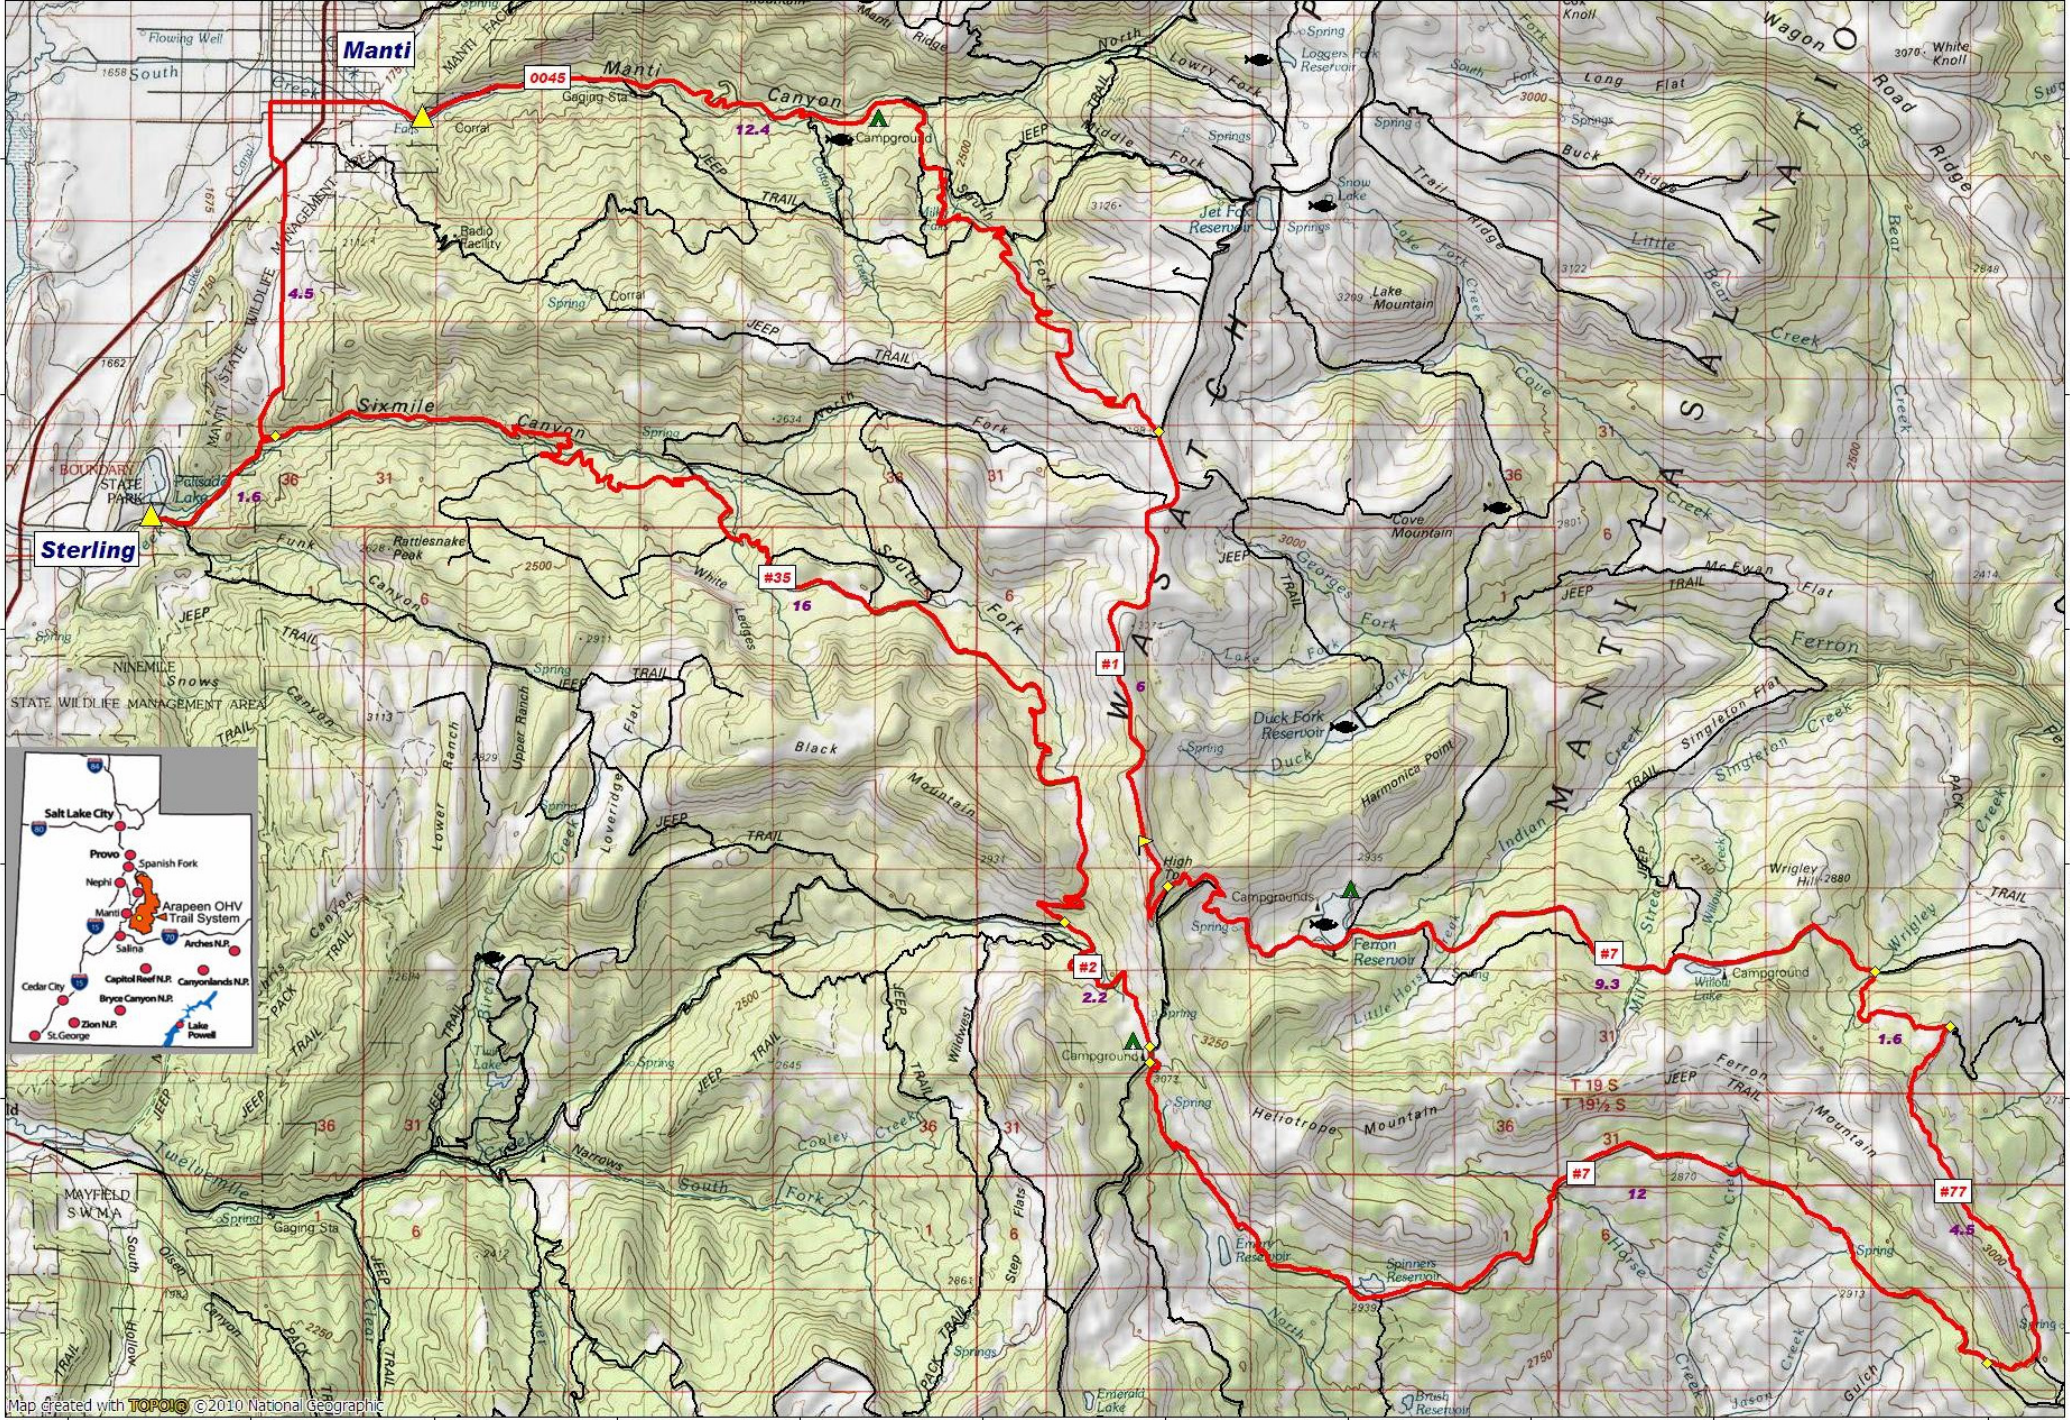

Heliotrope Mountain Loop, Elevation 10,893'

111.68333° W 111.65000° W 111.61667° W 111.58333° W 111.55000° W 111.51667° W 111.48333° W 111.45000° W 111.41667° W 111.38333° W WGS84 111.33333° W

Map created with TOPOIG © 2010 National Geographic

111.68333° W 111.65000° W 111.61667° W 111.58333° W 111.55000° W 111.51667° W 111.48333° W 111.45000° W 111.41667° W 111.38333° W WGS84 111.33333° W