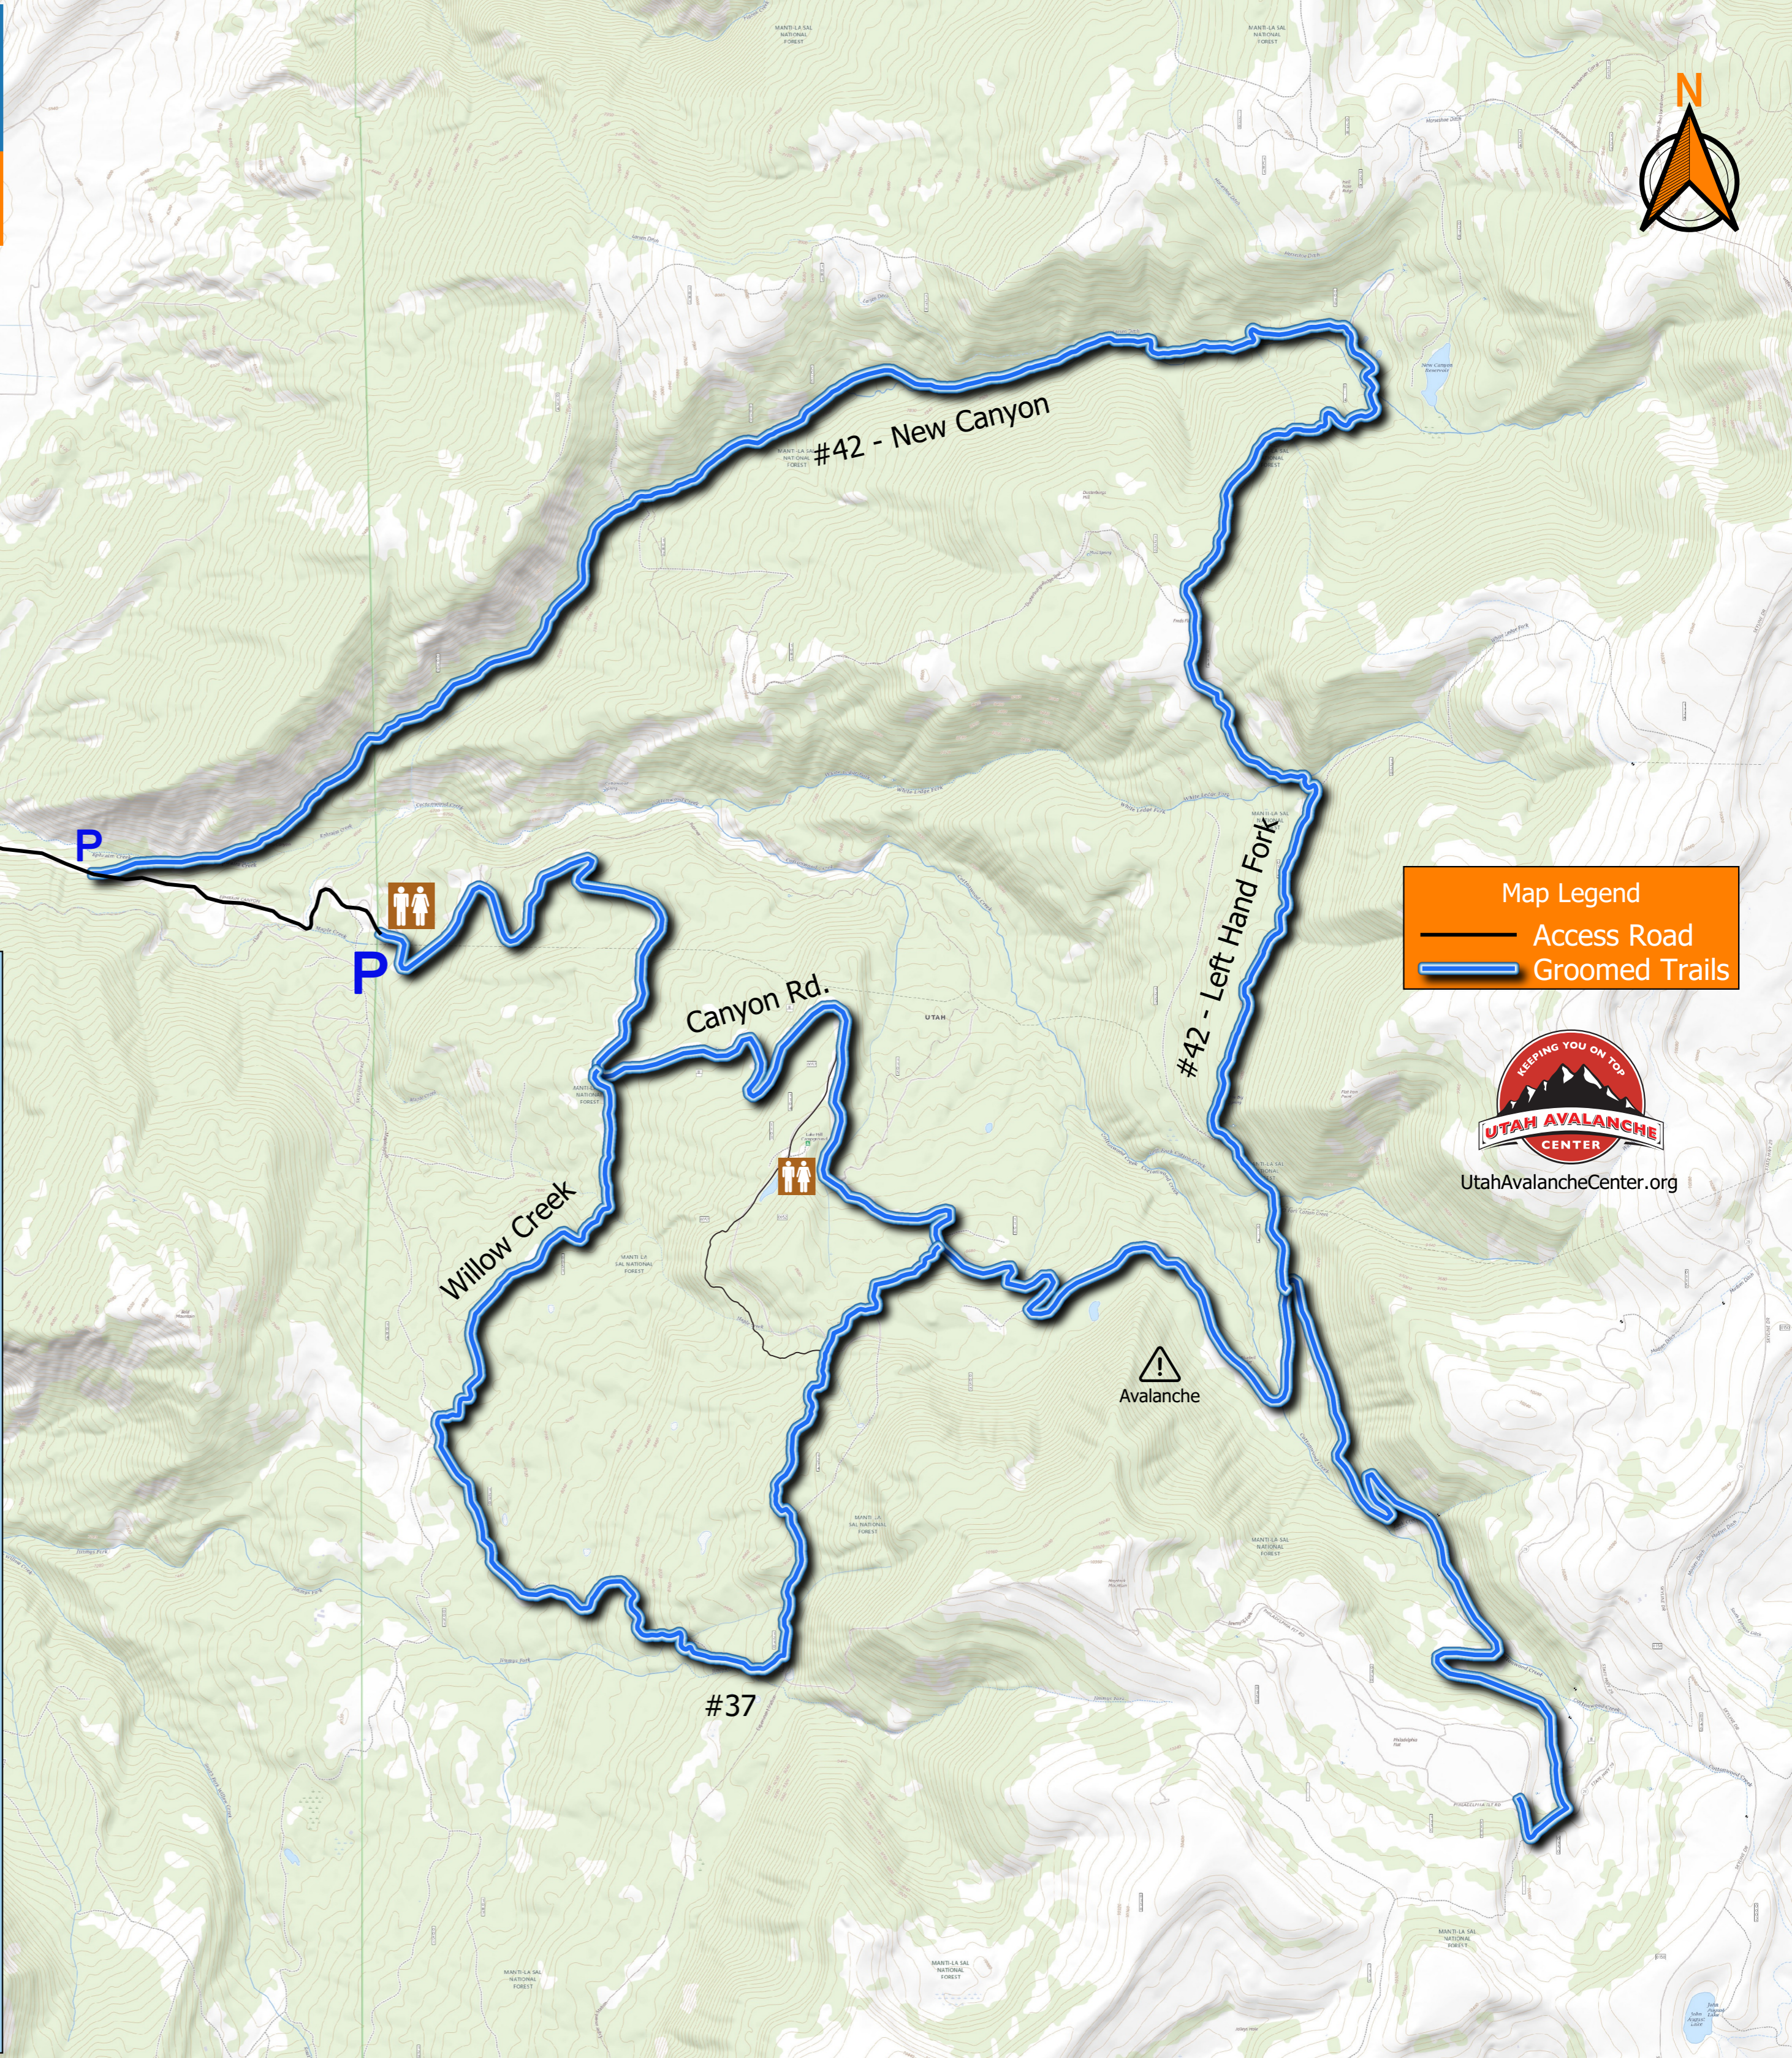

Ephraim Canyon

groomed trails for tracked OHVs

Map Legend
— Access Road
— Groomed Trails

GROOMED TRAILS: In the winter, select Arapeen routes are groomed by the State of Utah. Ephraim Canyon has 23 miles of groomed trails for tracked vehicles, including: ATV, UTV, Snowbike, Snowcat, and Snowmobile. Vehicles without tracks are NOT allowed on groomed trails!

TRACK SEASON: December 21 - April 15. Dates vary by season and temperature.

TRAIL ELEVATION: 6,350 - 9,991 feet above sea level.

NOTICE: Be prepared for extreme winter conditions. Check weather and avalanche forecast beforehand.

MORE INFORMATION: www.ArapeenTrail.com

Stock Photo: Sam Oldham