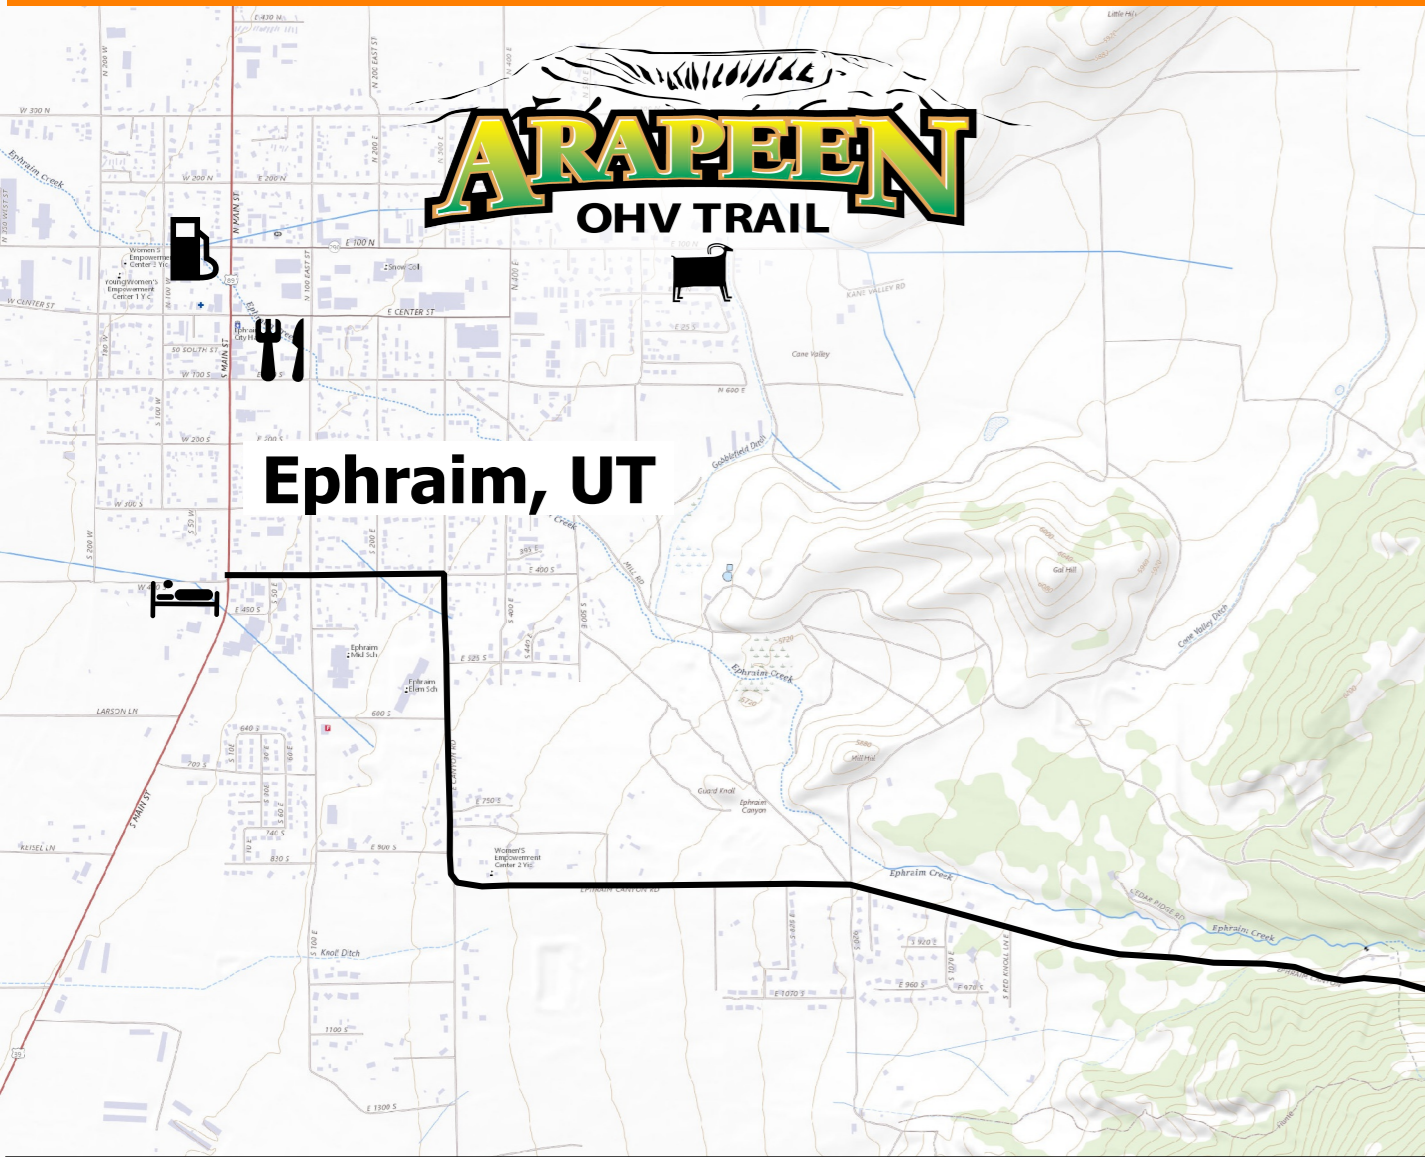

Ephraim Canyon

groomed trails for tracked OHVs

Map Legend
— Access Road
— Groomed Trails

GROOMED TRAILS: In the winter, select Arapeen routes are groomed by the State of Utah. Ephraim Canyon has 23 miles of groomed trails for tracked vehicles, including: ATV, UTV, Snowbike, Snowcat, and Snowmobile. Vehicles without tracks are NOT allowed on groomed trails!

TRACK SEASON: December 21 - April 15. Dates vary by season and temperature.

TRAIL ELEVATION: 6,350 - 9,991 feet above sea level.

NOTICE: Be prepared for extreme winter conditions. Check weather and avalanche forecast beforehand.

MORE INFORMATION: www.ArapeenTrail.com

Stock Photo: Sam Oldham