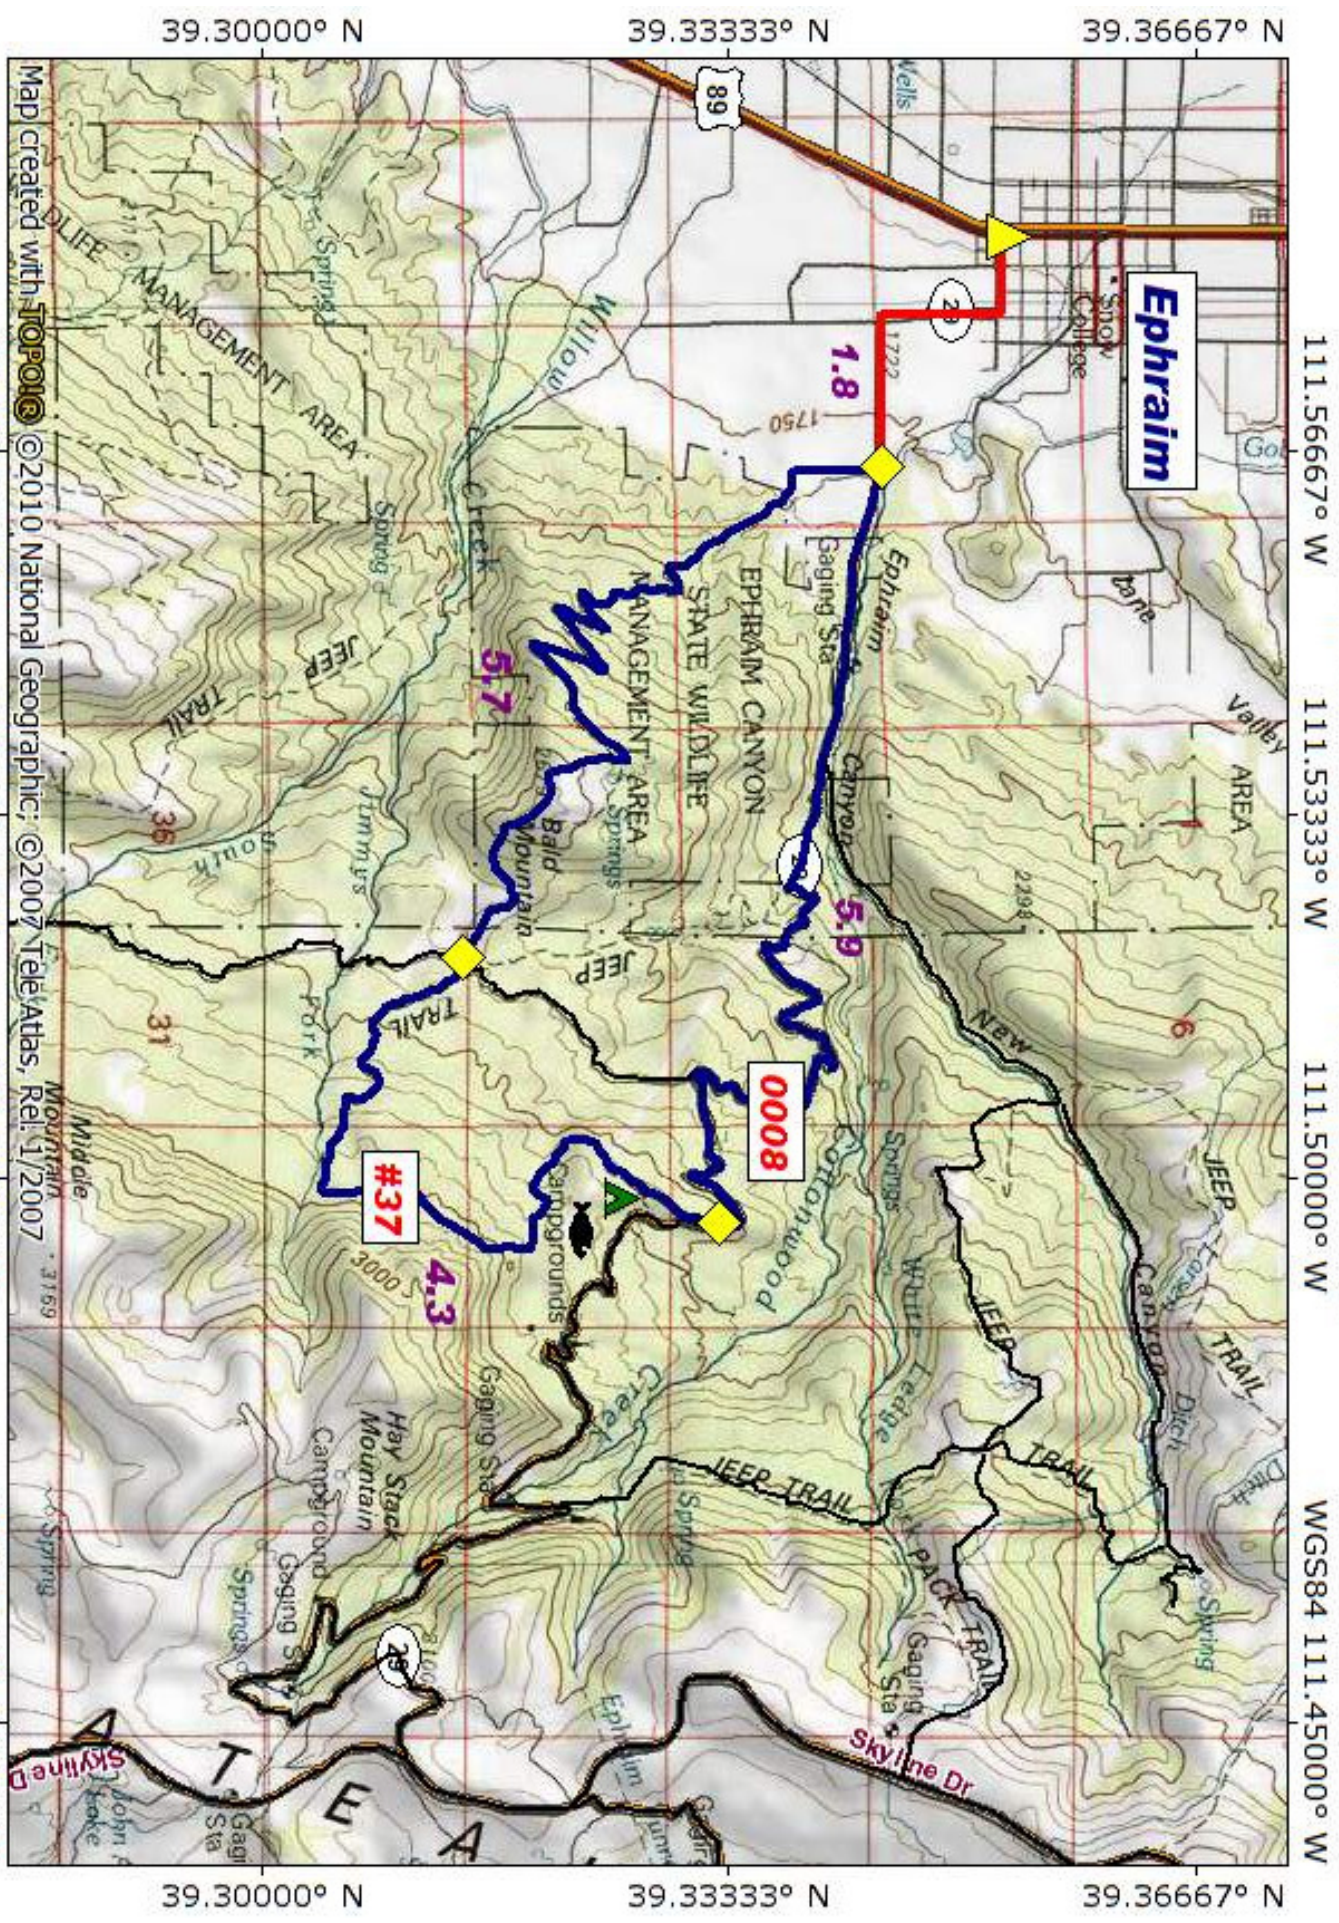

# Bald Mountain Loop - Elevation 9,206'

NATIONAL GEOGRAPHIC

09/01/11  
11 1/2°  
TN / MN