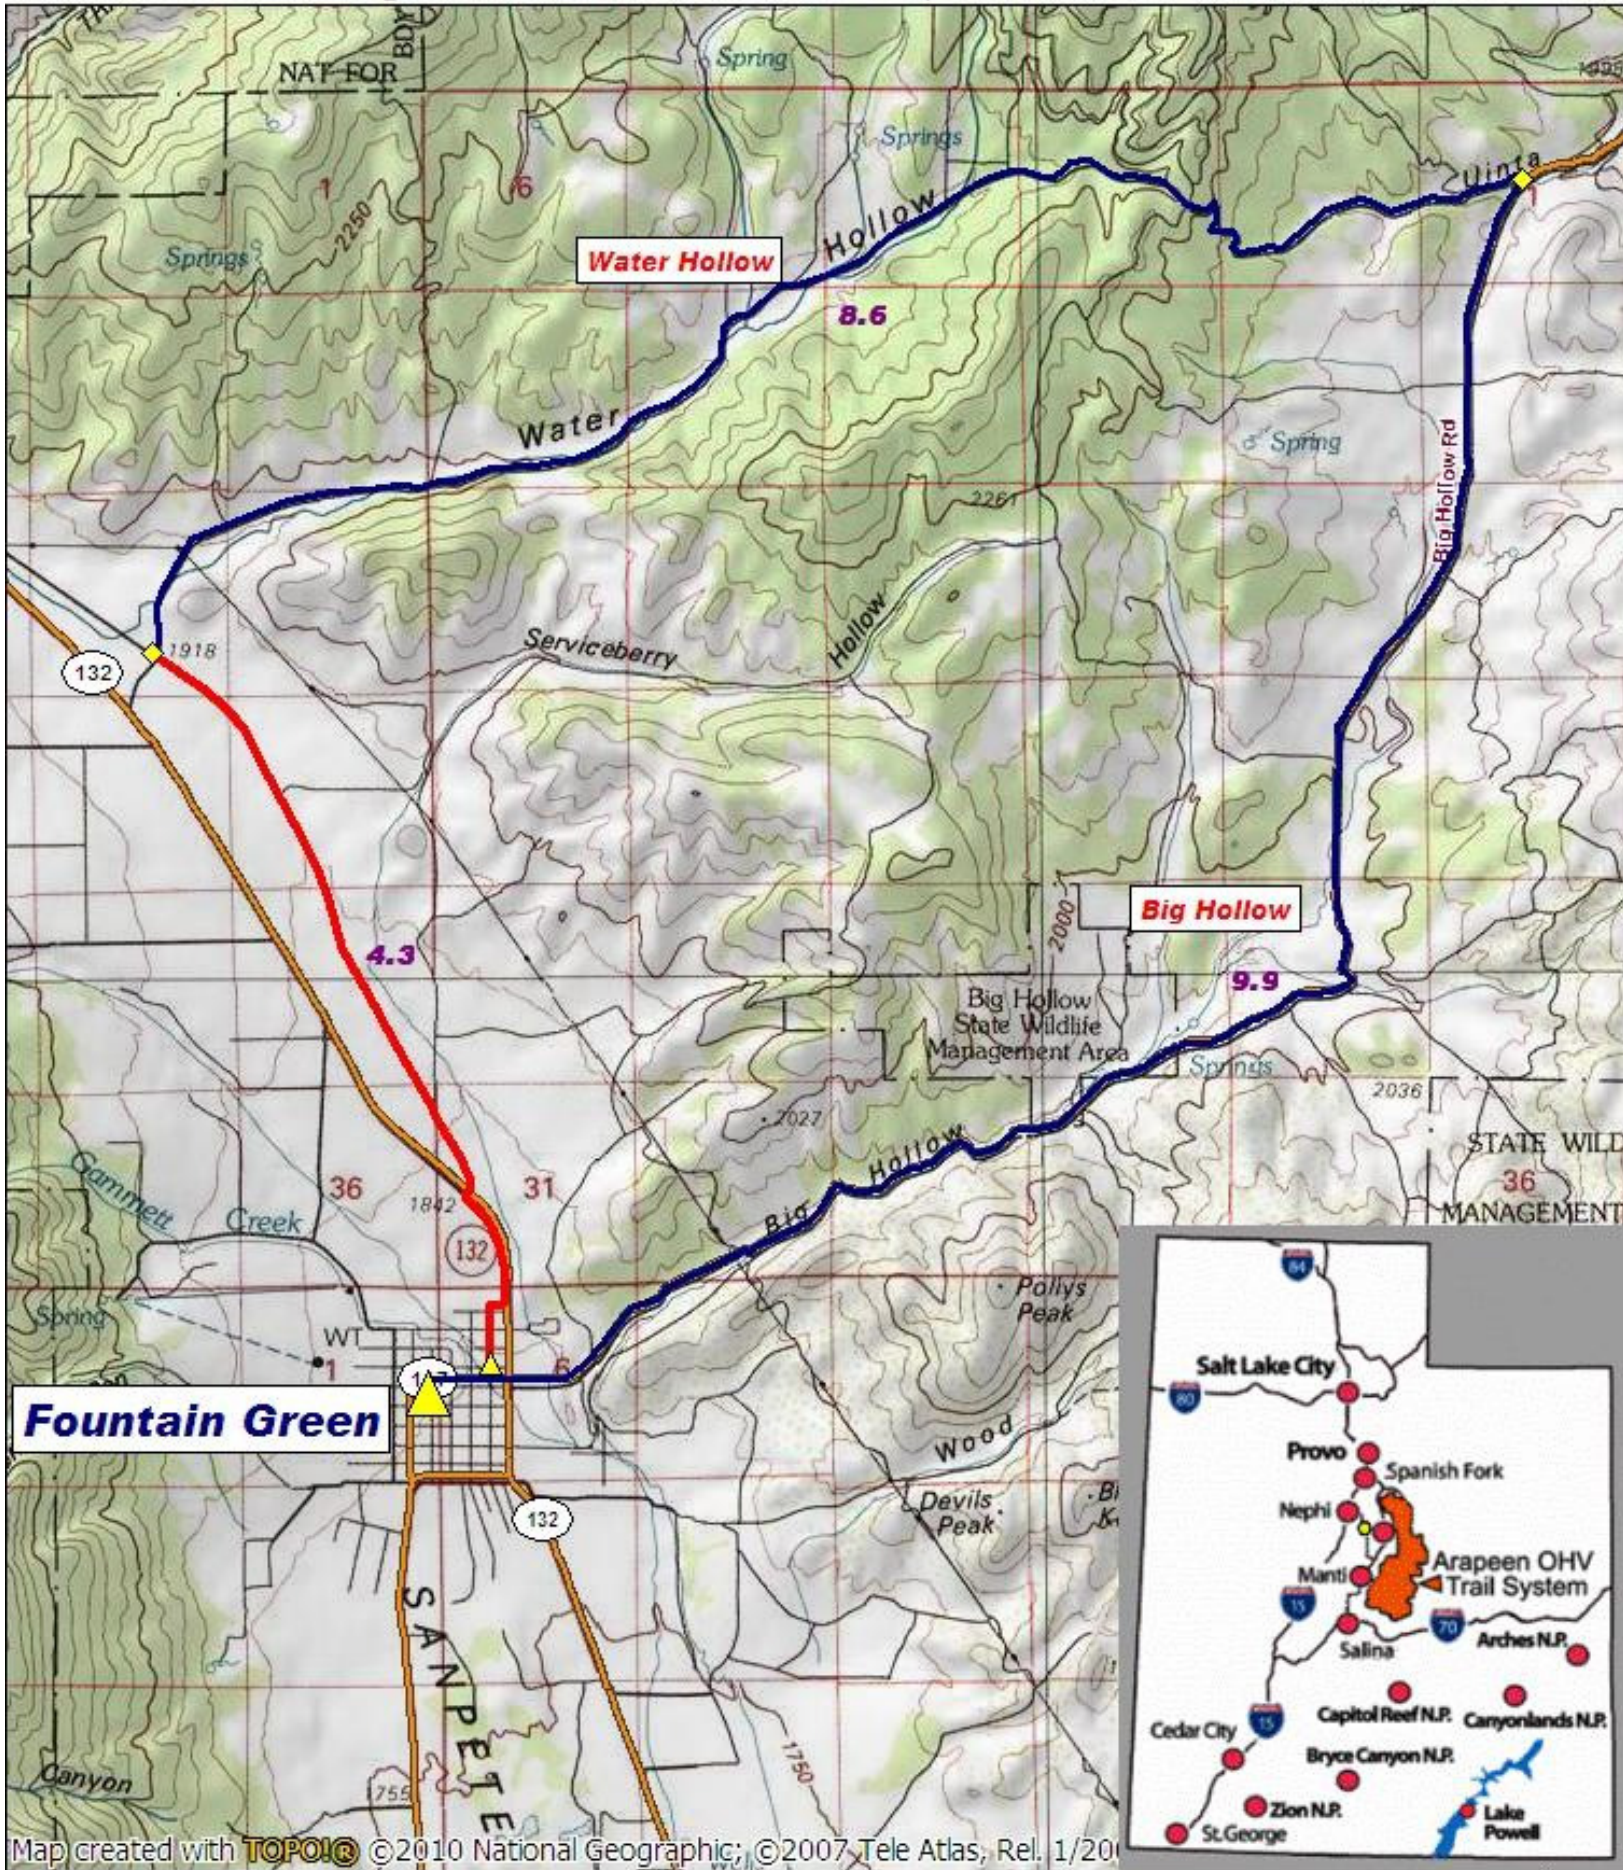

# Big Hollow- Water Hollow Loop, Elevation 7,425'

**Fountain Green**

**Water Hollow**

**Big Hollow**

Map created with **TOPO!** ©2010 National Geographic; ©2007 Tele Atlas, Rel. 1/2010

TN MN  
12°  
06/07/11